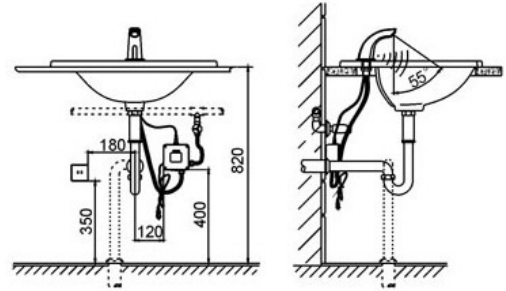

M I K I - 2300 Automatic Faucet

M I K I - 2300 感應水龍頭

Characteristic :

- **Water Saving:** water comes out once your hands approach its sensor eye and stops when you draw your hands back.
- **Hygienic:** since hands do not touch faucet to wash, it is convenient, hygienic and able to avoid bacterial mutual-infection effectively.
- **Power Economical:** Lithium batteries can last 1 year based on 100 cycles per day.
- **Self-Regulation:** it will adjust inducing scope according to the size of basin & using environment to avoid adjusting inducing scope in frequency.
- **High-level taste design** with brass body and chrome finish, guarantee stylish and durable.
- **Power lack protection:** Light flash indicate low battery; Solenoid valve shut off automatically when battery is very weak.

Water saving protection: Flow stops automatically when something is still in the sensor area after 60 seconds.

Technical information :

Power supply	DC: 6V, Lithium batteries , installed before leaving factory; AC: 220v-6v
Recognize range	80mm automatically