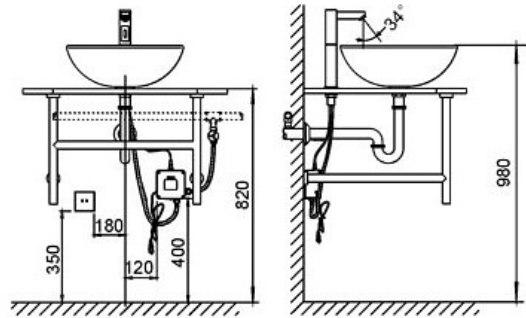

MIKI - 2500 Automatic Faucet High Body

MIKI - 2500 感應水龍頭 高身

Characteristic :

- **Water Saving:** water comes out once your hands approach its sensor eye and stops when you draw your hands back.
- **Hygienic:** since hands do not touch faucet to wash, it is convenient, hygienic and able to avoid bacterial mutual-infection effectively.
- **Power Economical:** Lithium batteries can last 1 year based on 100 cycles per day.
- **Self-Regulation:** it will adjust inducing scope according to the size of basin & using environment to avoid adjusting inducing scope in frequency.
- **Power lack protection:** Light flash indicate low battery; Solenoid valve shut off automatically when battery is very weak.
- **Water saving protection:** Flow stops automatically when something is still in the sensor area after 60 seconds.

Technical information:

Power supply	DC: 6V, Lithium batteries , installed before leaving factory; AC : 220v-6v
Recognize range	80mm automatically